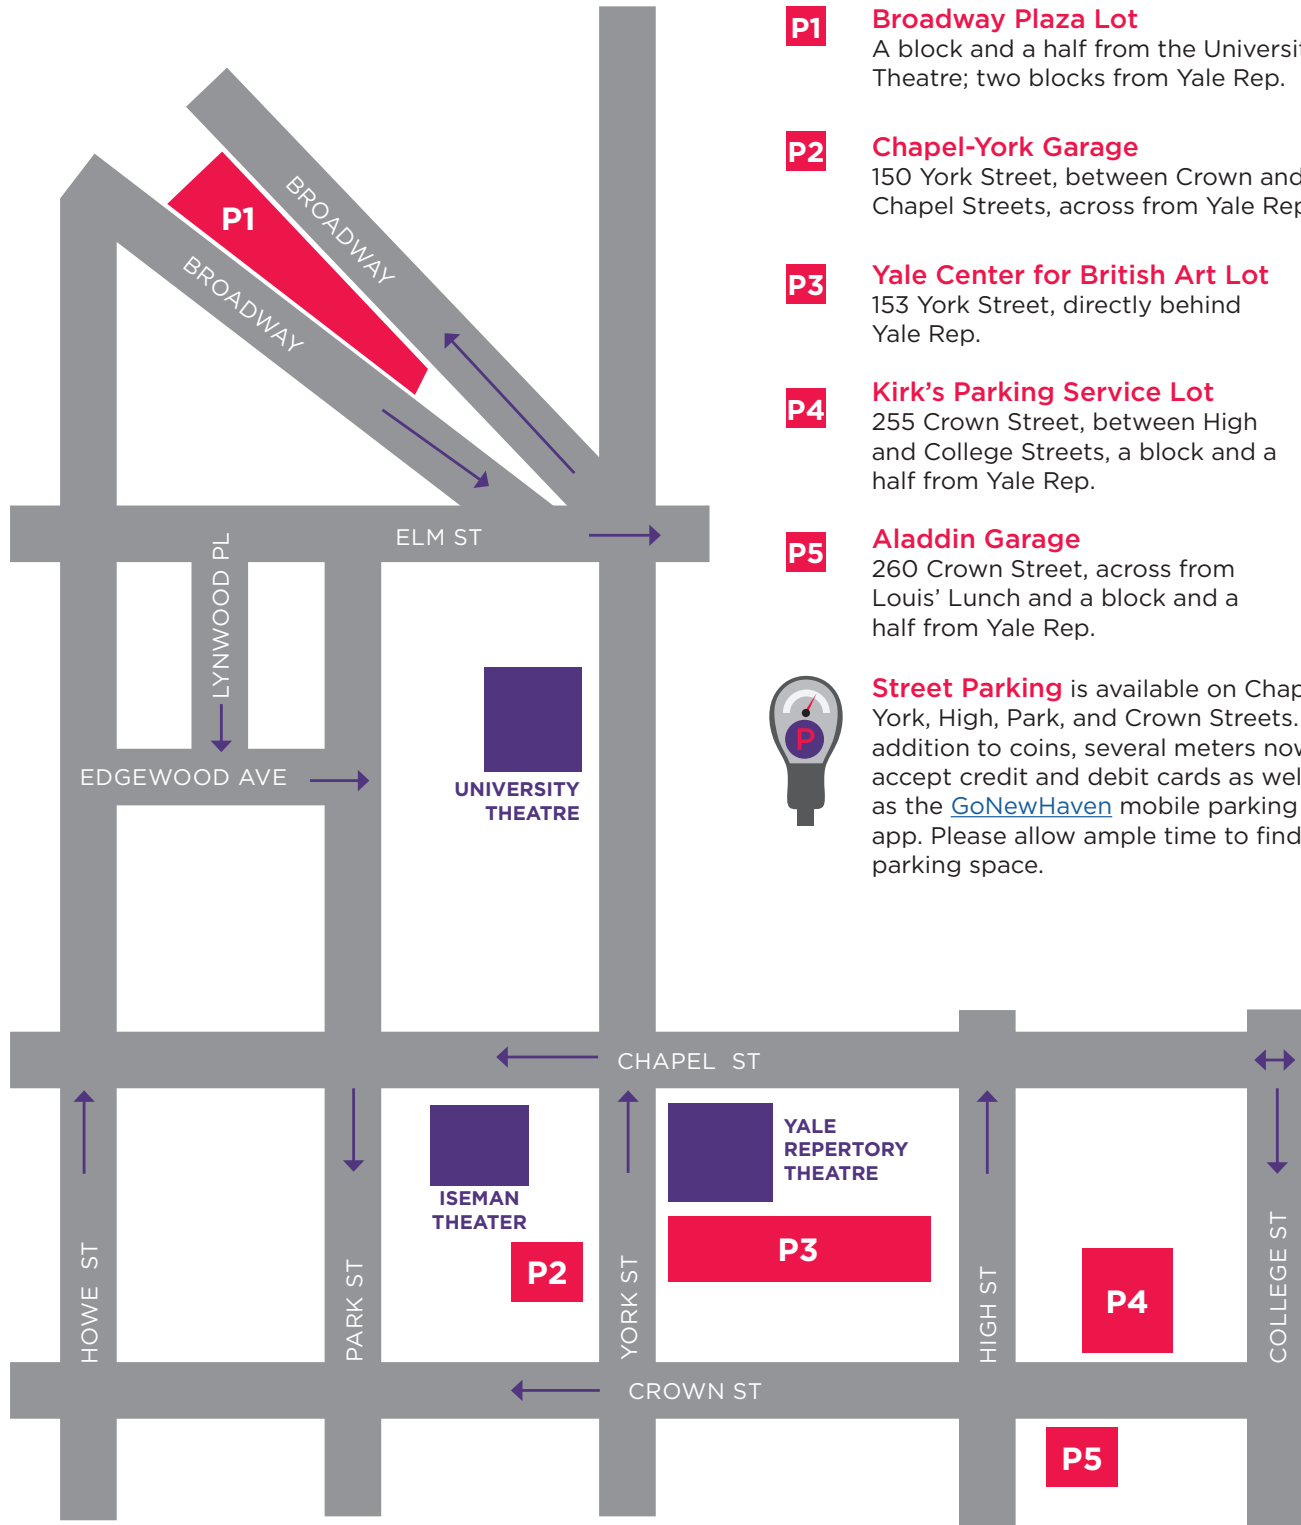

Parking Lots and Garages near Yale Repertory Theatre

P1

Broadway Plaza Lot

A block and a half from the University Theatre; two blocks from Yale Rep.

P2

Chapel-York Garage

150 York Street, between Crown and Chapel Streets, across from Yale Rep.

P3

Yale Center for British Art Lot

153 York Street, directly behind Yale Rep.

P4

Kirk's Parking Service Lot

255 Crown Street, between High and College Streets, a block and a half from Yale Rep.

P5

Aladdin Garage

260 Crown Street, across from Louis' Lunch and a block and a half from Yale Rep.

Street Parking is available on Chapel, York, High, Park, and Crown Streets. In addition to coins, several meters now accept credit and debit cards as well as the [GoNewHaven](#) mobile parking app. Please allow ample time to find a parking space.